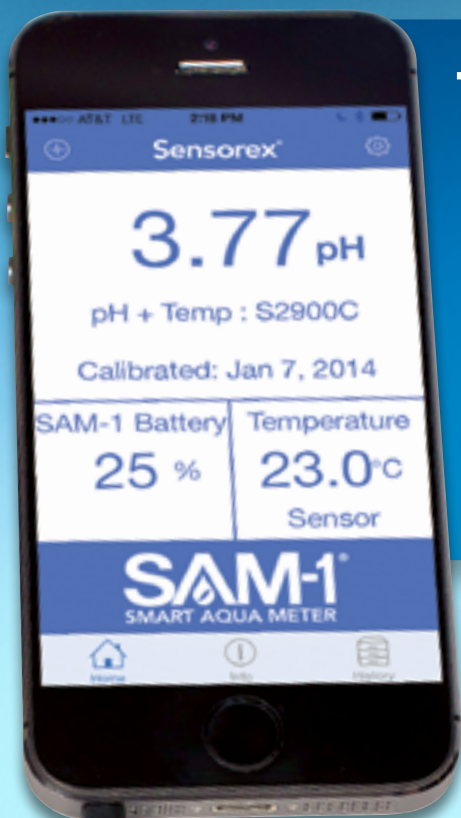

Water Quality Measurements for iPhone, iPad or Android Devices
pH  ORP  Conductivity  Temp Meter

SAM-1[™]

SMART AQUA METER

The SAM-1™ Smart Aqua Meter from Sensorex® turns your smartphone or tablet into a powerful and convenient pH, ORP or conductivity and temperature meter. Simply connect the SAM-1™ and smart sensor into the audio jack of your smartphone or tablet and you are ready to take accurate readings. The sensor type and calibration data is auto-recognized. Quickly and easily record reading details such as time, date, and GPS coordinates with location names and comments. Measure samples in the lab, field or plant and share your readings instantly via e-mail. You may select one or more readings for export to spreadsheets for analysis or record retention. Additional sensor types will be supported in the future with seamless software updates.

- Free SAM-1™ App for Apple or Android devices
- Precise and accurate measurements
- Readings with GPS data, time and comments
- Instantly share collected data via email
- Smart sensors simplify calibration